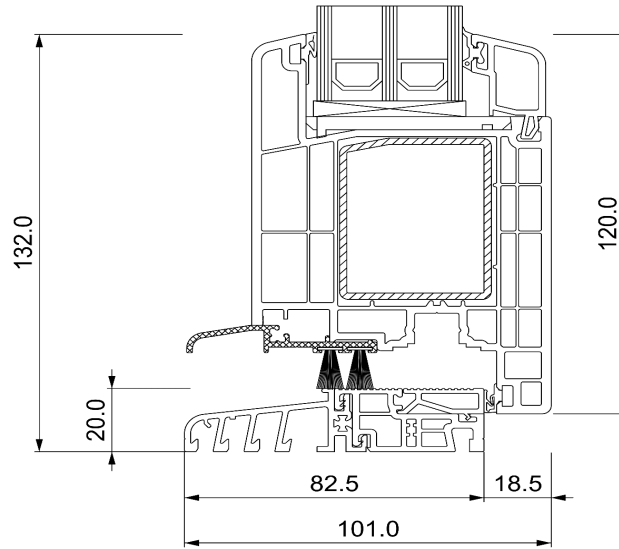

SLIM-LINE 2-GLASSES

SLIM LINE 3-GLASSES

S8 2-GLASSES

S8 3-GLASSES

S8 DOOR

S8 RENOVATION PROFILE 2-GLASSES (35,40,45MM)

35 mm

40 mm

65 mm

S9 2-GLASSES

S9 3-GLASSES

S9 DOOR

LINEAR Q4 LINE

LINEAR RENOVATION PROFILE(TWO OPTIONS)