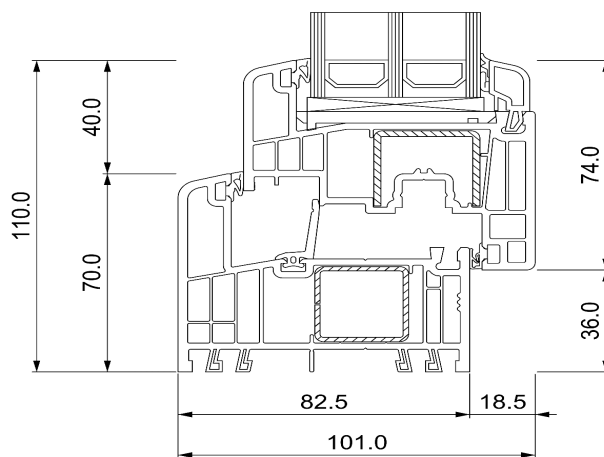

SLIM-LINE 2-GLASSES

SLIM LINE 3-GLASSES

S8 2-GLASSES

S8 3-GLASSES

S8 DOOR

S8 RENOVATION PROFILE 2-GLASSES (35,40,45MM)

35 mm

40 mm

65 mm

S9 2-GLASSES

S9 3-GLASSES

S9 DOOR

LINEAR Q4 LINE

LINEAR RENOVATION PROFILE(TWO OPTIONS)