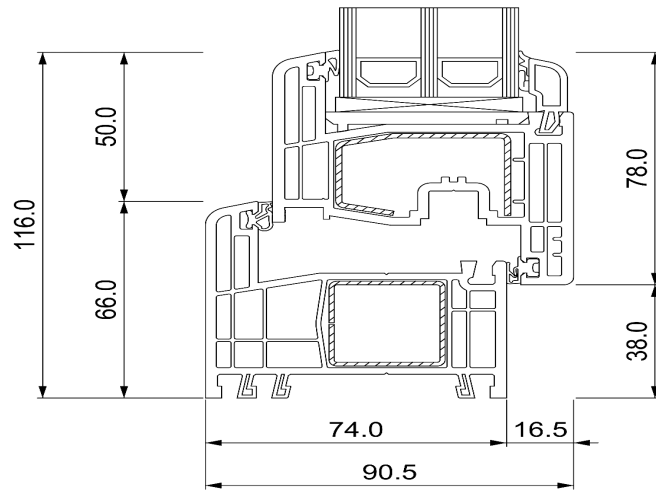

SLIM-LINE 2-GLASSES

SLIM LINE 3-GLASSES

S8 2-GLASSES

S8 3-GLASSES

S8 DOOR

S8 RENOVATION PROFILE 2-GLASSES (35,40,45MM)

35 mm

40 mm

65 mm

S9 2-GLASSES

S9 3-GLASSES

S9 DOOR

LINEAR Q4 LINE

LINEAR RENOVATION PROFILE(TWO OPTIONS)