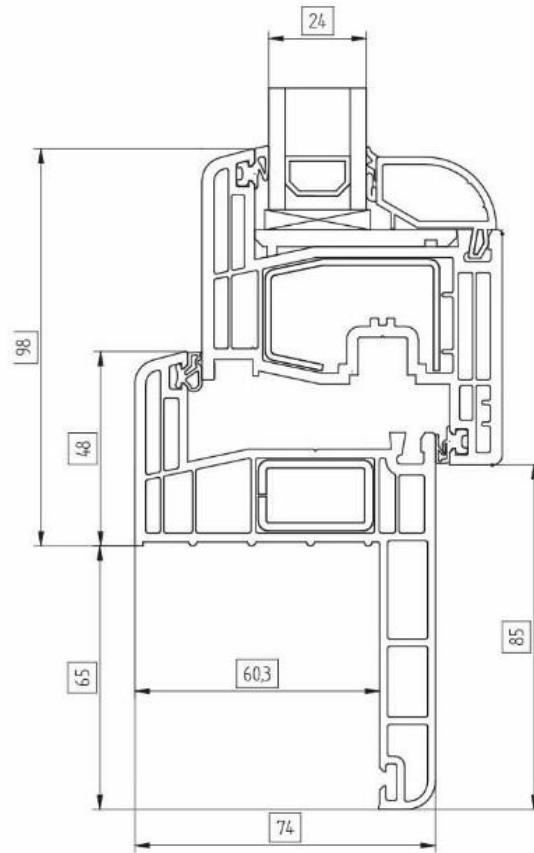

SLIM-LINE 2-GLASSES

SLIM LINE 3-GLASSES

S8 2-GLASSES

S8 3-GLASSES

S8 DOOR

S8 RENOVATION PROFILE 2-GLASSES (35,40,45MM)

35 mm

40 mm

65 mm

S9 2-GLASSES

S9 3-GLASSES

S9 DOOR

LINEAR Q4 LINE

LINEAR RENOVATION PROFILE(TWO OPTIONS)