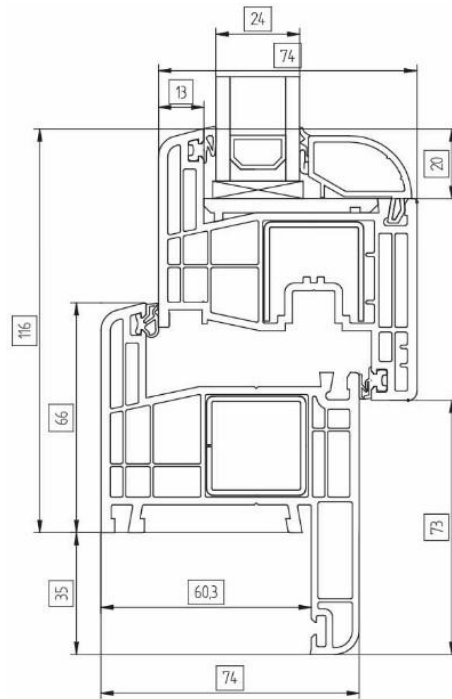

SLIM-LINE 2-GLASSES

SLIM LINE 3-GLASSES

S8 2-GLASSES

S8 3-GLASSES

S8 DOOR

S8 RENOVATION PROFILE 2-GLASSES (35,40,45MM)

35 mm

40 mm

65 mm

S9 2-GLASSES

S9 3-GLASSES

S9 DOOR

LINEAR Q4 LINE

LINEAR RENOVATION PROFILE(TWO OPTIONS)