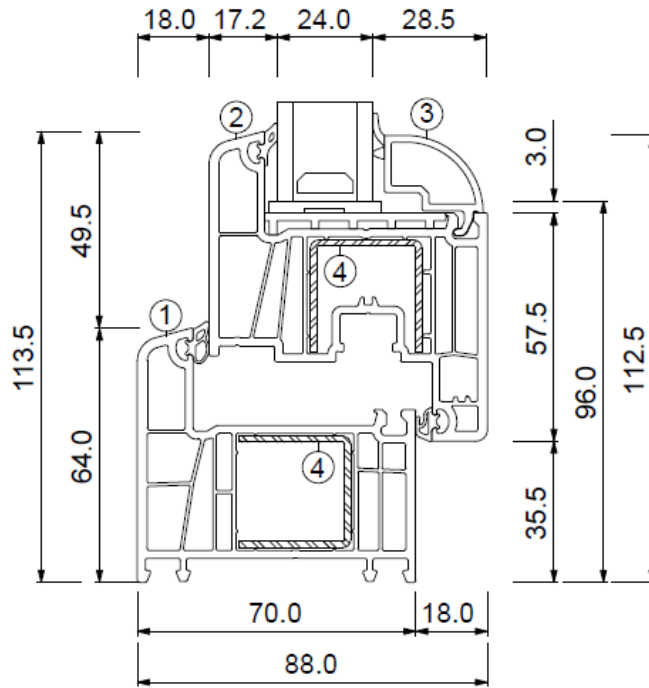

SLIM-LINE 2-GLASSES

SLIM LINE 3-GLASSES

S8 2-GLASSES

S8 3-GLASSES

S8 DOOR

S8 RENOVATION PROFILE 2-GLASSES (35,40,45MM)

35 mm

40 mm

65 mm

S9 2-GLASSES

S9 3-GLASSES

S9 DOOR

LINEAR Q4 LINE

LINEAR RENOVATION PROFILE(TWO OPTIONS)