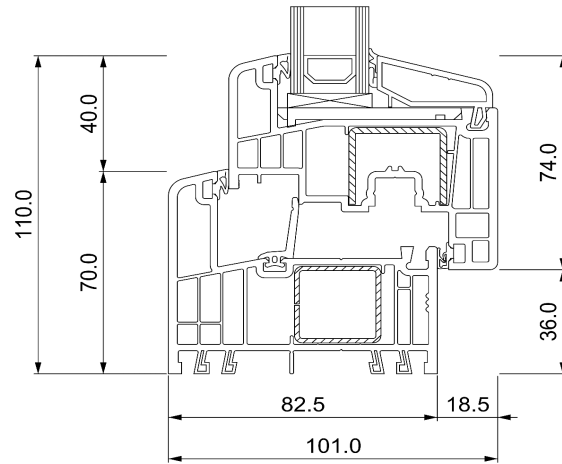

SLIM-LINE 2-GLASSES

SLIM LINE 3-GLASSES

S8 2-GLASSES

S8 3-GLASSES

S8 DOOR

S8 RENOVATION PROFILE 2-GLASSES (35,40,45MM)

35 mm

40 mm

65 mm

S9 2-GLASSES

S9 3-GLASSES

S9 DOOR

LINEAR Q4 LINE

LINEAR RENOVATION PROFILE(TWO OPTIONS)