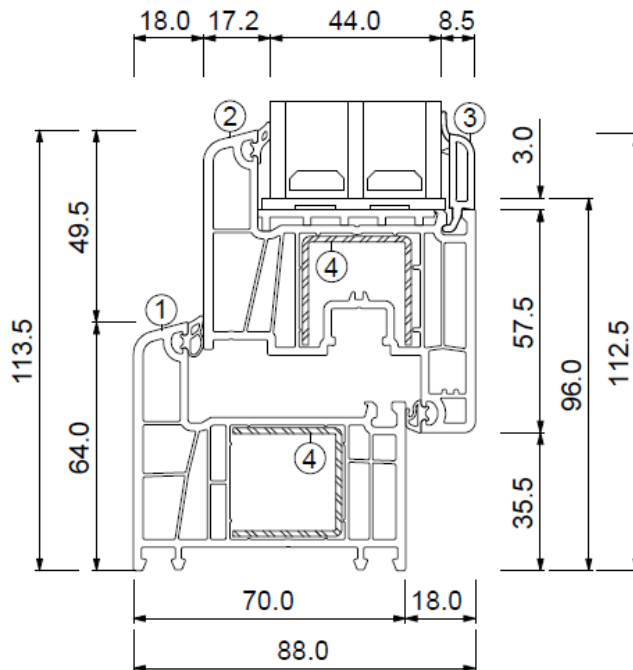

SLIM-LINE 2-GLASSES

SLIM LINE 3-GLASSES

S8 2-GLASSES

S8 3-GLASSES

S8 DOOR

S8 RENOVATION PROFILE 2-GLASSES (35,40,45MM)

35 mm

40 mm

65 mm

S9 2-GLASSES

S9 3-GLASSES

S9 DOOR

LINEAR Q4 LINE

LINEAR RENOVATION PROFILE(TWO OPTIONS)