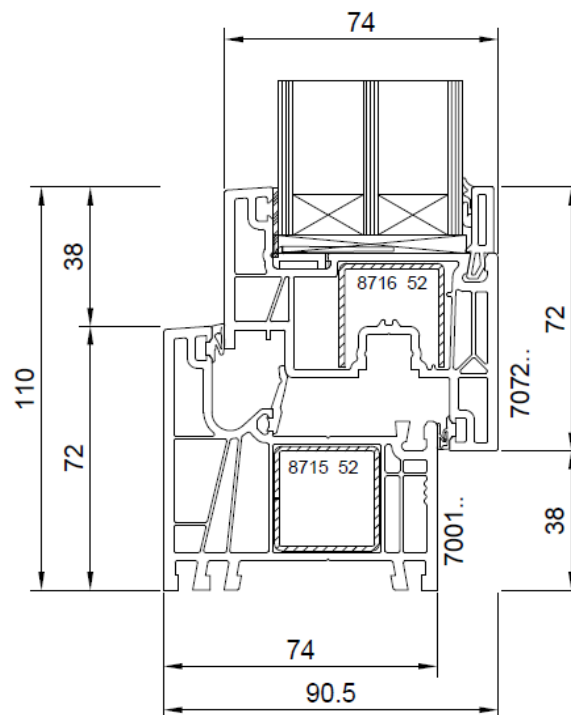

SLIM-LINE 2-GLASSES

SLIM LINE 3-GLASSES

S8 2-GLASSES

S8 3-GLASSES

S8 DOOR

S8 RENOVATION PROFILE 2-GLASSES (35,40,45MM)

35 mm

40 mm

65 mm

S9 2-GLASSES

S9 3-GLASSES

S9 DOOR

LINEAR Q4 LINE

LINEAR RENOVATION PROFILE(TWO OPTIONS)