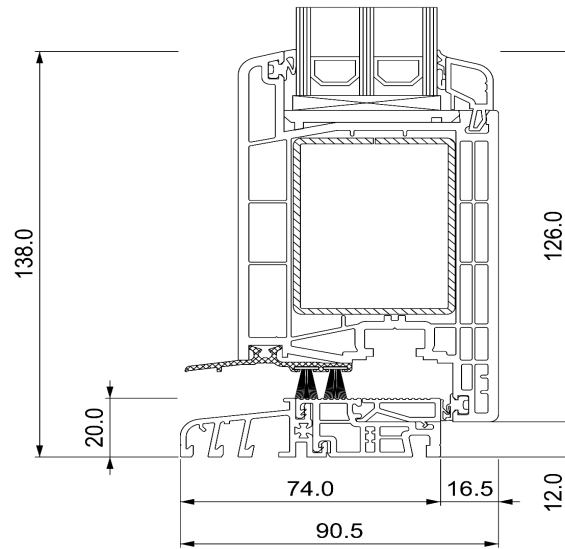

SLIM-LINE 2-GLASSES

SLIM LINE 3-GLASSES

S8 2-GLASSES

S8 3-GLASSES

S8 DOOR

S8 RENOVATION PROFILE 2-GLASSES (35,40,45MM)

35 mm

40 mm

65 mm

S9 2-GLASSES

S9 3-GLASSES

S9 DOOR

LINEAR Q4 LINE

LINEAR RENOVATION PROFILE(TWO OPTIONS)