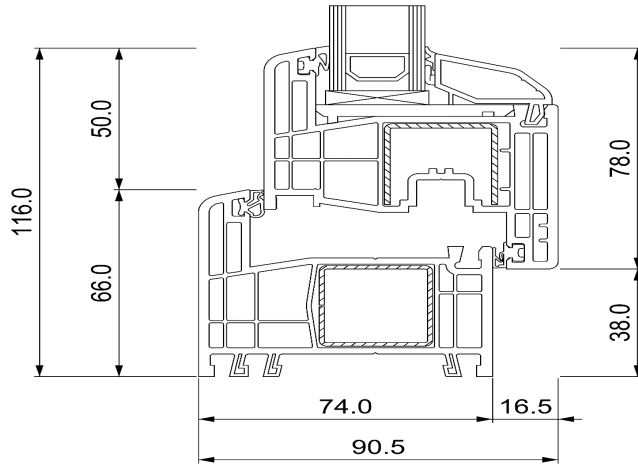

SLIM-LINE 2-GLASSES

SLIM LINE 3-GLASSES

S8 2-GLASSES

S8 3-GLASSES

S8 DOOR

S8 RENOVATION PROFILE 2-GLASSES (35,40,45MM)

35 mm

40 mm

65 mm

S9 2-GLASSES

S9 3-GLASSES

S9 DOOR

LINEAR Q4 LINE

LINEAR RENOVATION PROFILE(TWO OPTIONS)