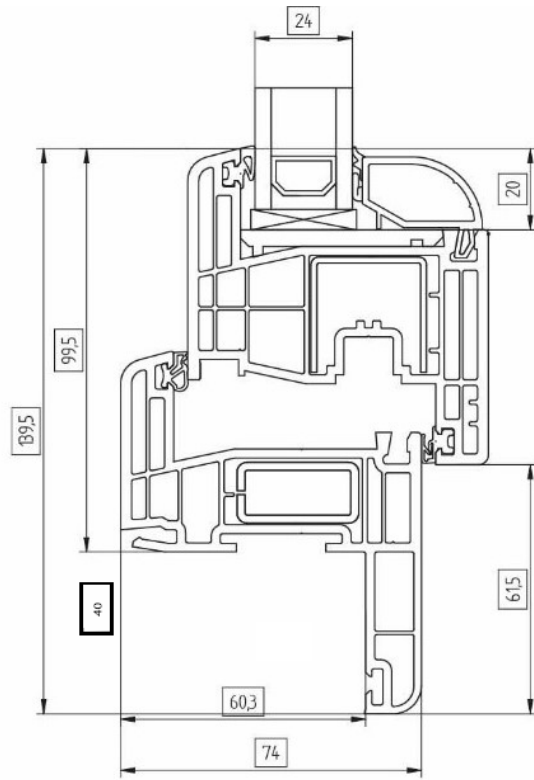

SLIM-LINE 2-GLASSES

SLIM LINE 3-GLASSES

S8 2-GLASSES

S8 3-GLASSES

S8 DOOR

S8 RENOVATION PROFILE 2-GLASSES (35,40,45MM)

35 mm

40 mm

65 mm

S9 2-GLASSES

S9 3-GLASSES

S9 DOOR

LINEAR Q4 LINE

LINEAR RENOVATION PROFILE(TWO OPTIONS)